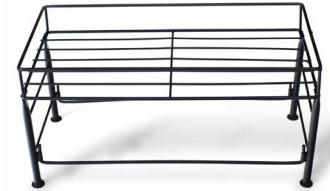

DINING TABLES

Dining Tables allow for the pet feeding station to be set up with any style bowl. Stands are powder coated black steel.

Item # 1053S, 7" high
Sold for $21.28 each

Item # 1053L, 10" high
Sold for $27.36 each